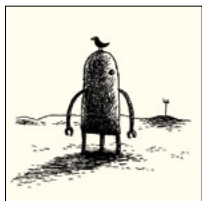

# Normal

An exhibition of drawings, prints and sculptures by five artists

Wednesday 3 –Thursday 18 November 2004  
10am-5pm daily (closed weekends)

Private View: 6pm+ Wednesday 3rd November

## SEA Gallery

70 St John Street  
London EC1M 4DT

**Matt Dennis's** work as an illustrator appears regularly in newspapers and magazines both in Britain and the USA. As a printmaker he has exhibited widely in both group and solo shows. He is currently working on a series of images inspired by The Iliad.