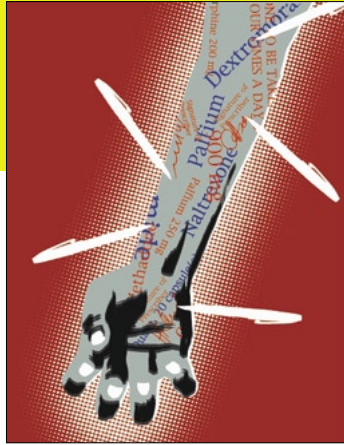

Normal

An exhibition of drawings, prints and sculptures by five artists

Matt Dennis